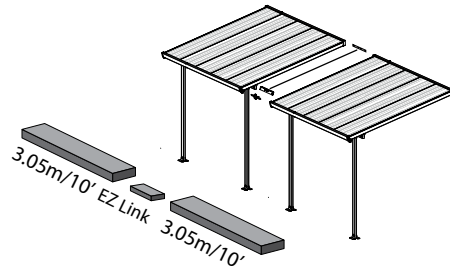

EXTENDABLE
PRODUCT

Extending the Patio Cover - 3 Meters Depth

3.05m/10'

4.25m/14'

5.46m/17'

6.1m/20'

7.30m/24'

8.5m/27'8"