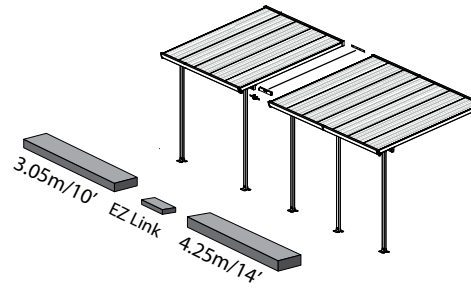

EXTENDABLE
PRODUCT

Extending the Patio Cover - 3 Meters Depth

3.05m/10'

4.25m/14'

5.46m/17'

6.1m/20'

7.30m/24'

8.5m/27'8"