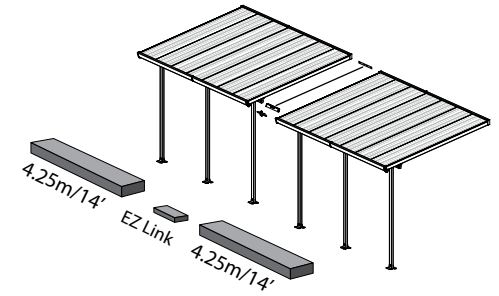

EXTENDABLE
PRODUCT

Extending the Patio Cover - 3 Meters Depth

3.05m/10'

4.25m/14'

5.46m/17'

6.1m/20'

7.30m/24'

8.5m/27'8"