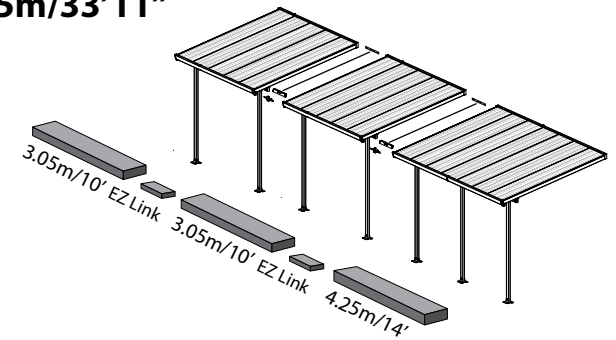

EXTENDABLE
PRODUCT

Extending the Patio Cover - 3 Meters Depth

3.05m/10'

4.25m/14'

5.46m/17'

6.1m/20'

7.30m/24'

8.5m/27'8"

9.15m/30'

9.71m/31'10"

10.35m/33'11"

10.92m/35'9"

11.55m/
37'10"

Index

Contents

Item		Qty.
450		8 (+1)