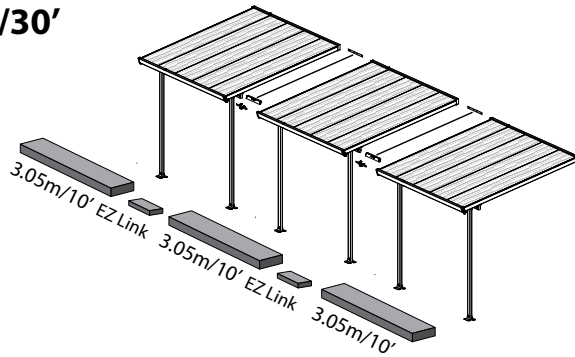

EXTENDABLE
PRODUCT

Extending the Patio Cover - 3 Meters Depth

3.05m/10'

4.25m/14'

5.46m/17'

6.1m/20'

7.30m/24'

8.5m/27'8"

9.15m/30'

9.71m/31'10"

10.35m/33'11"

10.92m/35'9"

11.55m/
37'10"

Index

Contents

Item		Qty.
450		8 (+1)